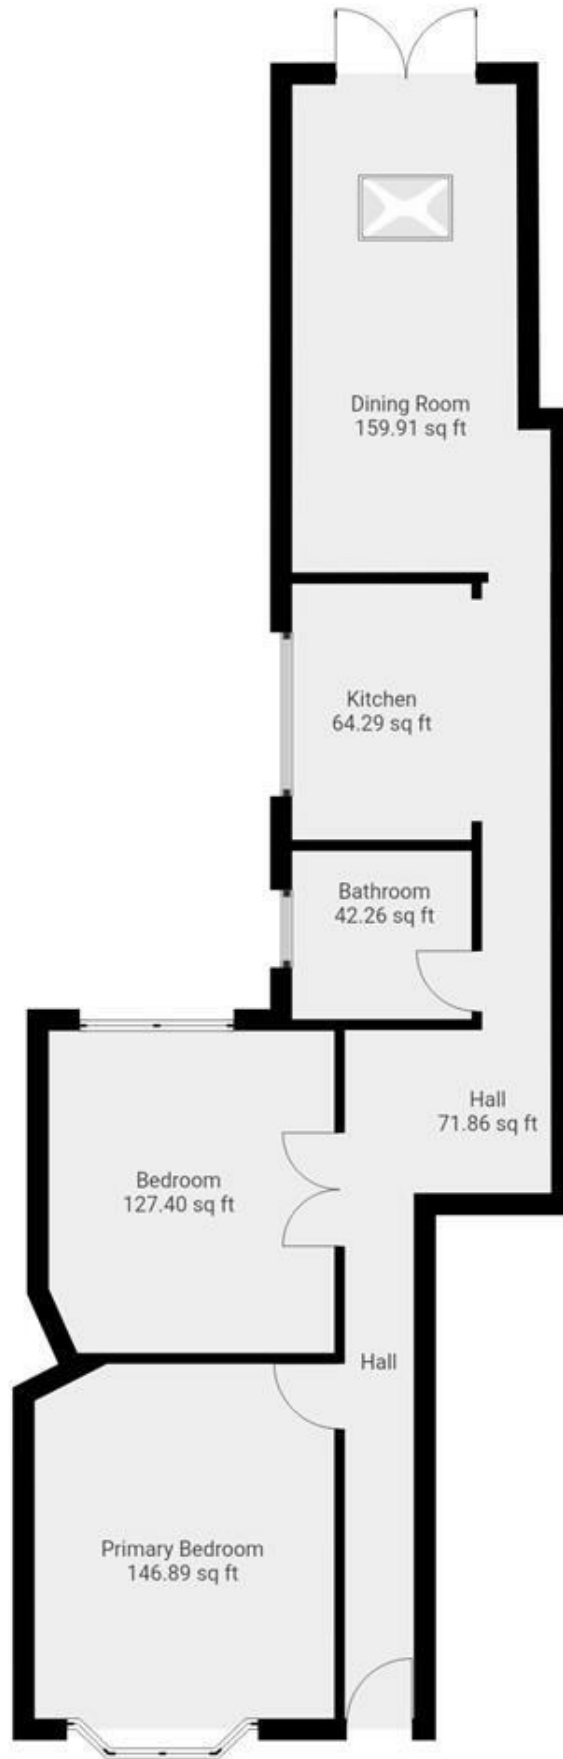

THIS FLOORPLAN IS PROVIDED WITHOUT WARRANTY OF ANY KIND. SENSOPIA DISCLAIMS ANY WARRANTY INCLUDING, WITHOUT LIMITATION, SATISFACTORY QUALITY OR ACCURACY OF DIMENSIONS.

32 Station Road, North Chingford, London, E4 7BE

T: 0208 529 7685
www.kings-group.net