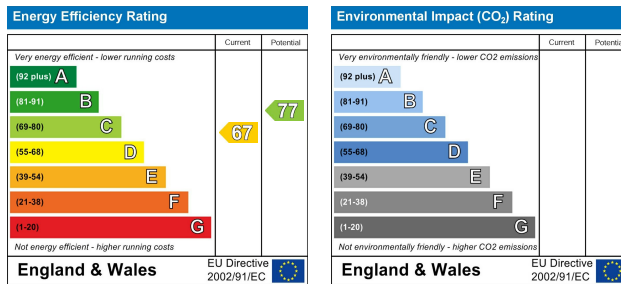

("These details are correct at time of going to press").

THE PROPERTY MISDESCRIPTIONS ACT 1991. The agent has not tested any apparatus, equipment, fixtures or services and so cannot verify that they are in working order, or fit for the purpose. References to the Tenure of a property are based on information supplied by the vendor. The agent has not had sight of the Title documents. A buyer is advised to obtain verification from their Solicitor or Surveyor.